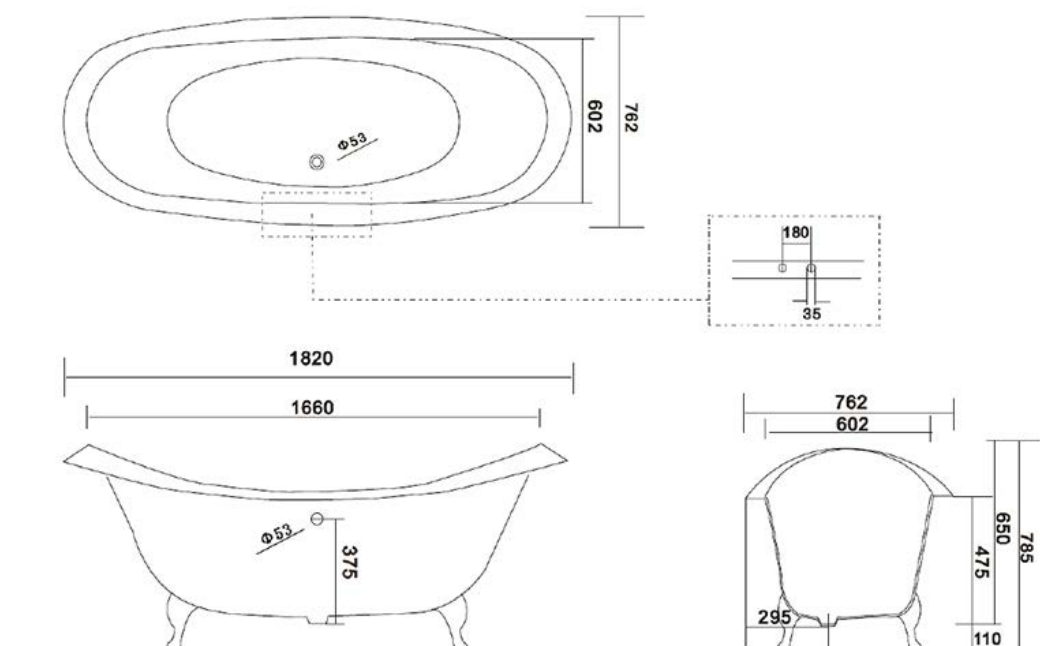

Picture for Bath style reference only

B-83 THE VILLANDRY

The Villandry double slipper bath is the ultimate expression of bathroom luxury.

A glamorous bath that hints at a more hedonistic period, it brings all the drama and splendour of a 19th century French chateau to modern and traditional bathrooms.

Plenty of space for two, The Villandry also comes with distinguished lion's paw feet.

B-83 THE VILLANDRY TECHNICAL SPECIFICATION

BATHTUB

Size:	1820 × 762 × 785 mm
Material:	Enamelled cast iron
Standard Finish:	White Primer Exterior
Finish Options:	RAL or Colour Match
Feet:	Chrome - Options Available
Options:	Two tap holes / No tap holes
Weight:	142 KG
Water Capacity:	190 L

Terms & Conditions

The information supplied uses approximate measurements within a tolerance of +/- 4%. Images are property of Arroll Limited, Belfast.